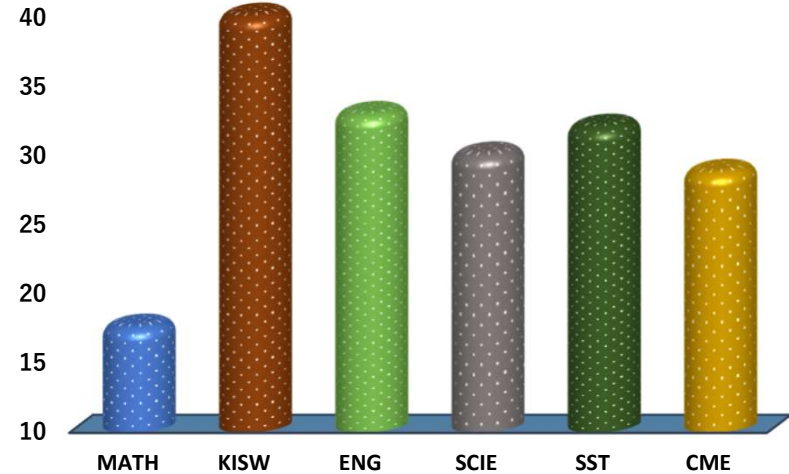

SIRAJUL MUNIR

REGION: COAST

SCHOOL AVERAGE

30.4

DISTRICT: KIWANGWA

SUBJECT AND GRADE PERFORMANCE ANALYSIS

SUBJECT RANKING

KISWAHILI	41.2	82%	1
ENGLISH	32.9	66%	2
SOCIAL STUDIES	32.0	64%	3
SCIENCE	30.0	60%	4
CIVIC AND MORAL EDUCATION	28.8	58%	5
MATHEMATICS	17.6	35%	6

SUBJECT GRADE ANALYSIS

SUBJECT/GRADE	A	B	C	D	E
MATHEMATICS	0	1	3	5	3
KISWAHILI	9	3	0	0	0
ENGLISH	1	8	3	0	0
SCIENCE	0	6	4	2	0
SOCIAL STUDIES	0	10	1	1	0
CIVIC AND MORAL	0	6	4	2	0

OVERALL GRADE ANALYSIS

Grade	Count	Total	Percentage
A	0	12	0%
B	7		58%
C	4		33%
D	1		8%
E	0		0%

CHART SUBJECT ANALYSIS

BOYS VS GIRLS PERFORMANCE

	SAT		SAT	12
	5		7	
	64%		58%	

Category	Count	Percentage
REGISTERED	12	100%
SEATED	12	100%
ABSENTEES	0	0%
PASSED	11	92%
FAILED	1	8%